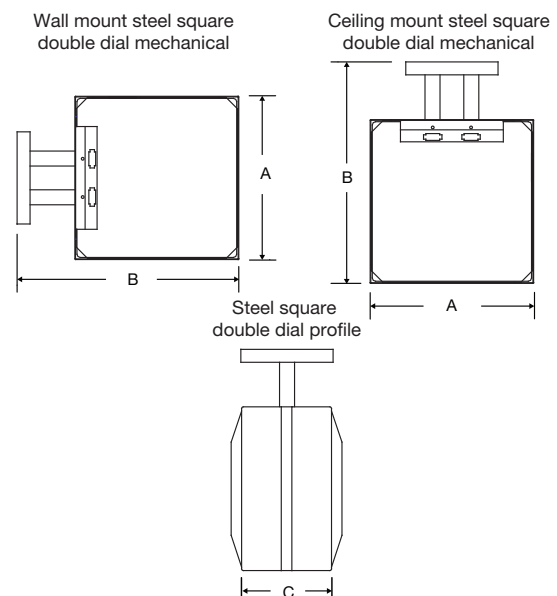

Note: Add L to the end of the Part # for personalized dial option
Other dial styles available.

OUTSIDE DIMENSIONS

"A" Dimensions: All styles

Round

11¹/₄" for 10" clocks
13¹/₄" for 12" clocks
16¹/₄" for 15" clocks

"B" Dimensions: Surface

2¹/₄" for all clocks

"B" Dimensions: Flush

1⁵/₈" for all clocks

Double Dials

"B" Dimensions: Flush

16⁷/₈" for 12" clocks
19⁷/₈" for 15" clocks

"C" Dimensions: Flush

8" for 12" & 15" clocks

OUTSIDE DIMENSIONS

"A" Dimensions: Square (12" only)

12⁵/₈"

"B" Dimensions: Surface

3¹/₈"

"B" Dimensions: Flush

1⁵/₈"

"C" Dimensions: Flush

6⁵/₈"

At American Time, we continually strive to improve our products to meet our customers' needs and to provide the best possible value. The above specifications are believed to be correct, are subject to change without notice and may otherwise vary from the above. Please call if you need verification of any specifications or the suitability of a particular product for a particular application.