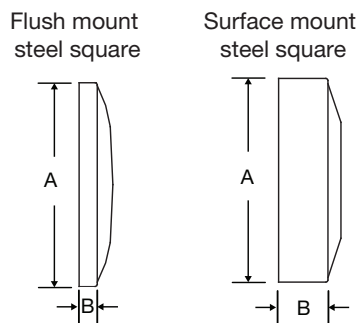

Note: Add L to the end of the Part # for personalized dial option
Other dial styles available.

OUTSIDE DIMENSIONS

"A" Dimensions: All styles

Round

11¹/₄" for 10" clocks
13¹/₄" for 12" clocks
16¹/₄" for 15" clocks

"B" Dimensions: Surface

2¹/₄" for all clocks

"B" Dimensions: Flush

1⁵/₈" for all clocks

Double Dials

"B" Dimensions: Flush

16⁷/₈" for 12" clocks
19⁷/₈" for 15" clocks

"C" Dimensions: Flush

8" for 12" & 15" clocks

OUTSIDE DIMENSIONS

"A" Dimensions: Square (12" only)

12⁵/₈"

"B" Dimensions: Surface

3¹/₈"

"B" Dimensions: Flush

1⁵/₈"

"C" Dimensions: Flush

6⁵/₈"

At American Time, we continually strive to improve our products to meet our customers' needs and to provide the best possible value. The above specifications are believed to be correct, are subject to change without notice and may otherwise vary from the above. Please call if you need verification of any specifications or the suitability of a particular product for a particular application.