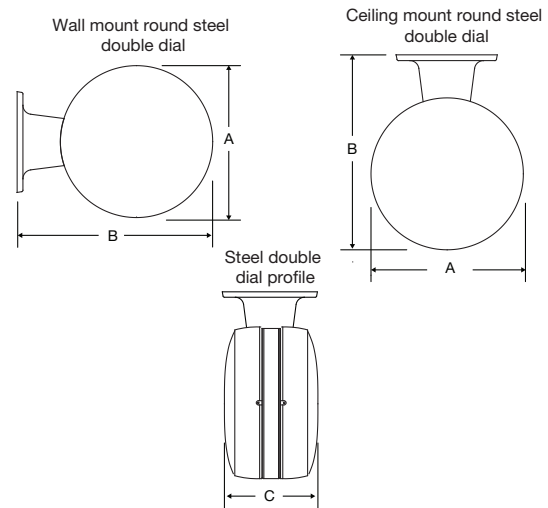

Note: Add L to the end of the Part # for personalized dial option
Other dial styles available.

OUTSIDE DIMENSIONS

"A" Dimensions: All styles

Round

11¹/₄" for 10" clocks
13¹/₄" for 12" clocks
16¹/₄" for 15" clocks

"B" Dimensions: Surface

2¹/₄" for all clocks

"B" Dimensions: Flush

1⁵/₈" for all clocks

Double Dials

"B" Dimensions: Flush

16⁷/₈" for 12" clocks
19⁷/₈" for 15" clocks

"C" Dimensions: Flush

8" for 12" & 15" clocks

OUTSIDE DIMENSIONS

"A" Dimensions: Square (12" only)

12⁵/₈"

"B" Dimensions: Surface

3¹/₈"

"B" Dimensions: Flush

1⁵/₈"

"C" Dimensions: Flush

6⁵/₈"

At American Time, we continually strive to improve our products to meet our customers' needs and to provide the best possible value. The above specifications are believed to be correct, are subject to change without notice and may otherwise vary from the above. Please call if you need verification of any specifications or the suitability of a particular product for a particular application.