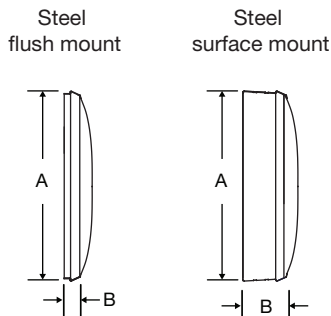

BEZEL FINISHES

Black Sand=BH Steel Gray=GH
12" only

Note: Replace the ?? in the part # with the 2 letter code for the bezel finish. See colors above.

BH=Black Sand GH=Steel Gray (12" only)

Note: If flush mounting in an existing backbox, change the ? in the Part # to specify correct hanger type from the list below:
1=National Time 5=Simplex®, Dukane, Lathem 6=Cincinnati, Edwards, Faraday, Honeywell 8=Standard™ Electric

Note: Add L to the end of the Part # for personalized dial option
Other dial styles available.

OUTSIDE DIMENSIONS

"A" Dimensions: All styles

Round

11¹/₄" for 10" clocks
13¹/₄" for 12" clocks
16¹/₄" for 15" clocks

"B" Dimensions: Surface

2¹/₄" for all clocks

"B" Dimensions: Flush

1⁵/₈" for all clocks

Double Dials

"B" Dimensions: Flush

16⁷/₈" for 12" clocks
19⁷/₈" for 15" clocks

"C" Dimensions: Flush

"C" Dimensions: Flush

6⁵/₈"

At American Time, we continually strive to improve our products to meet our customers' needs and to provide the best possible value. The above specifications are believed to be correct, are subject to change without notice and may otherwise vary from the above. Please call if you need verification of any specifications or the suitability of a particular product for a particular application.